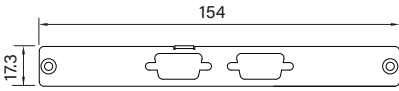

UB0407
Universal Bracket with DVI-D Cutout
 Dimension (WxD) : 96.4 x 15 mm

UB0408
Universal Bracket with HDMI Cutout
 Dimension (WxD) : 96.4 x 15 mm

UB0409
Universal Bracket with PS/2, LPT Cutout
 Dimension (WxD) : 96.4 x 15 mm

UB0411
Universal Bracket with 2x RJ45 Cutout
 Dimension (WxD) : 96.4 x 15 mm

UB0414
Universal Bracket with 2x USB Cutout
 Dimension (WxD) : 96.4 x 15 mm

UB0415
Universal Bracket with DIO Cutout
 Dimension (WxD) : 96.4 x 15 mm

UB0416
Universal Bracket with VGA Cutout
 Dimension (WxD) : 96.4 x 15 mm

UB0503
Universal Bracket with 2x DB9 Cutout
 Dimension (WxD) : 154 x 17.3 mm

UB0504
Universal Bracket with 4x DB9 Cutout
 Dimension (WxD) : 154 x 17.3 mm

UB0511
Universal Bracket with 2x RJ45 Cutout
 Dimension (WxD) : 154 x 17.3 mm

UB0514
Universal Bracket with 2x USB Cutout
 Dimension (WxD) : 154 x 17.3 mm

UB0610
Universal Bracket with 4x M12 Cutout
 Dimension (WxD) : 81 x 26.2 mm