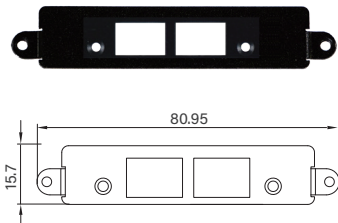

UB0912
Universal Bracket with 4x RJ45 Cutout
 Dimension (WxD) : 96.95 x 18.4 mm

UB0914
Universal Bracket with 2x USB Cutout
 Dimension (WxD) : 96.95 x 18.4 mm

UB0918
Universal Bracket with DIO Cutout
 Dimension (WxD) : 96.95 x 18.4 mm

UB1004
Universal Bracket with 4x DB9 Cutout
Dimension (WxD) : 88.8 x 31.0 mm

UB1010
Universal Bracket with 4x M12 Cutout
Dimension (WxD) : 88.8 x 31.0 mm

UB1012
Universal Bracket with 4x RJ45 Cutout
Dimension (WxD) : 88.8 x 31.0 mm

UB1018
Universal Bracket with DIO Cutout
Dimension (WxD) : 88.8 x 31.0 mm

UB1028
Universal Bracket with 2x RJ45 Cutout
Dimension (WxD) : 88.8 x 31 mm

UB1103
Universal Bracket with 2x DB9 Cutout
 Dimension (WxD) : 80.95 x 15.7 mm

UB1107
Universal Bracket with DVI-D Cutout
 Dimension (WxD) : 80.95 x 15.7 mm

UB1108
Universal Bracket with HDMI Cutout
 Dimension (WxD) : 80.95 x 15.7 mm

UB1111
Universal Bracket with 2x RJ45 Cutout for DC-1200 Front Bezel
 Dimension (WxD) : 80.95 x 15.7 mm