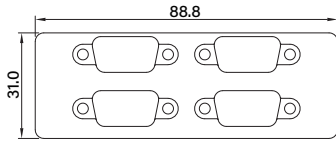

UB0711
Universal Bracket with 2x RJ45 Cutout
 Dimension (WxD) : 82.5 x 19.5 mm

UB0712
Universal Bracket with 4x RJ45 Cutout
 Dimension (WxD) : 82.5 x 19.5 mm

UB0714
Universal Bracket with 2x USB Cutout
 Dimension (WxD) : 82.5 x 19.5 mm

UB0903
Universal Bracket with 2x DB9 Cutout
 Dimension (WxD) : 96.95 x 18.4 mm

UB0910
Universal Bracket with 4x M12 Cutout
 Dimension (WxD) : 96.95 x 18.4 mm

UB0911
Universal Bracket with 2x RJ45 Cutout
 Dimension (WxD) : 96.95 x 18.4 mm

UB0912
Universal Bracket with 4x RJ45 Cutout
 Dimension (WxD) : 96.95 x 18.4 mm

UB0914
Universal Bracket with 2x USB Cutout
 Dimension (WxD) : 96.95 x 18.4 mm

UB0918
Universal Bracket with DIO Cutout
 Dimension (WxD) : 96.95 x 18.4 mm

UB1004
Universal Bracket with 4x DB9 Cutout
Dimension (WxD) : 88.8 x 31.0 mm

UB1010
Universal Bracket with 4x M12 Cutout
Dimension (WxD) : 88.8 x 31.0 mm

UB1012
Universal Bracket with 4x RJ45 Cutout
Dimension (WxD) : 88.8 x 31.0 mm