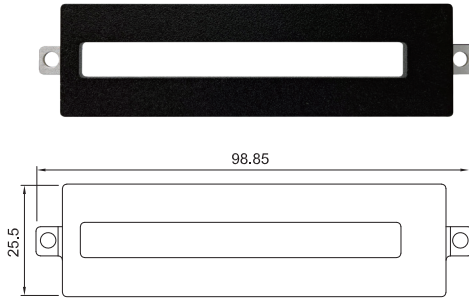

UB1418
Universal Bracket with DIO Cutout
Dimension (WxD): 98.85 x 25.5 mm