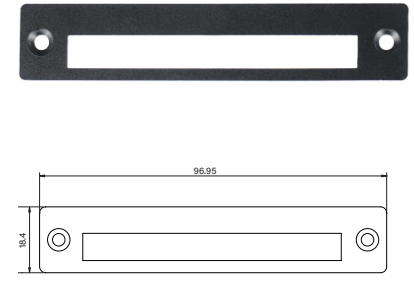

UB1303
Universal Bracket with 2x DB9 Cutout
 Dimension (WxD): 96.95 x 18.4 mm

UB1310
Universal Bracket with 4x M12 Cutout
 Dimension (WxD): 102.4 x 18.5 mm

UB1311
Universal Bracket with 2x RJ45 Cutout
 Dimension (WxD): 96.95 x 18.4 mm

UB1312
Universal Bracket with 4x RJ45 Cutout
 Dimension (WxD): 102.4 x 18.5 mm

UB1314
Universal Bracket with 2x USB Cutout
 Dimension (WxD): 96.95 x 18.4 mm

UB1318
Universal Bracket with DIO Cutout
 Dimension (WxD): 96.95 x 18.4 mm