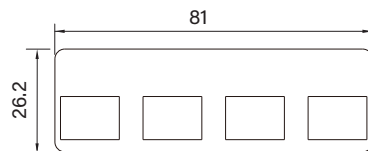

UB0411
Universal Bracket with 2x RJ45 Cutout
 Dimension (WxD) : 96.4 x 15 mm

UB0414
Universal Bracket with 2x USB Cutout
 Dimension (WxD) : 96.4 x 15 mm

UB0415
Universal Bracket with DIO Cutout
 Dimension (WxD) : 96.4 x 15 mm

UB0416
Universal Bracket with VGA Cutout
 Dimension (WxD) : 96.4 x 15 mm

UB0503
Universal Bracket with 2x DB9 Cutout
 Dimension (WxD) : 154 x 17.3 mm

UB0504
Universal Bracket with 4x DB9 Cutout
 Dimension (WxD) : 154 x 17.3 mm

UB0511
Universal Bracket with 2x RJ45 Cutout
 Dimension (WxD) : 154 x 17.3 mm

UB0514
Universal Bracket with 2x USB Cutout
 Dimension (WxD) : 154 x 17.3 mm

UB0610
Universal Bracket with 4x M12 Cutout
 Dimension (WxD) : 81 x 26.2 mm

UB0612
Universal Bracket with 4x RJ45 Cutout
 Dimension (WxD) : 81 x 26.2 mm

UB0703
Universal Bracket with 2x DB9 Cutout
 Dimension (WxD) : 82.5 x 19.5 mm

UB0710
Universal Bracket with 4x M12 Cutout
 Dimension (WxD) : 82.5 x 19.5 mm