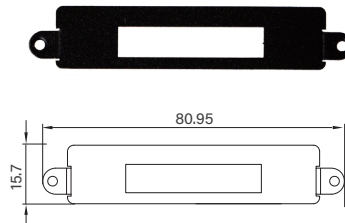

UB1004
Universal Bracket with 4x DB9 Cutout
Dimension (WxD) : 88.8 x 31.0 mm

UB1010
Universal Bracket with 4x M12 Cutout
Dimension (WxD) : 88.8 x 31.0 mm

UB1012
Universal Bracket with 4x RJ45 Cutout
Dimension (WxD) : 88.8 x 31.0 mm

UB1018
Universal Bracket with DIO Cutout
Dimension (WxD) : 88.8 x 31.0 mm

UB1028
Universal Bracket with 2x RJ45 Cutout
Dimension (WxD) : 88.8 x 31 mm

UB1103
Universal Bracket with 2x DB9 Cutout
 Dimension (WxD) : 80.95 x 15.7 mm

UB1107
Universal Bracket with DVI-D Cutout
 Dimension (WxD) : 80.95 x 15.7 mm

UB1108
Universal Bracket with HDMI Cutout
 Dimension (WxD) : 80.95 x 15.7 mm

UB1111
Universal Bracket with 2x RJ45 Cutout for DC-1200 Front Bezel
 Dimension (WxD) : 80.95 x 15.7 mm

UB1115
Universal Bracket with DIO Cutout
 Dimension (WxD) : 80.95 x 15.7 mm

UB1116
Universal Bracket with VGA Cutout
 Dimension (WxD) : 80.95 x 15.7 mm

UB1129
Universal Bracket with 2x RJ45 Cutout for DC-1200 Rear Bezel
 Dimension (WxD) : 81.6 x 15.7 mm