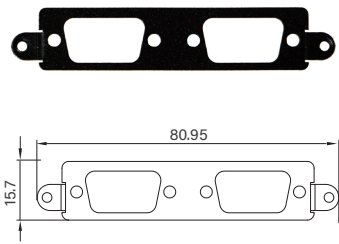

UB0903
Universal Bracket with 2x DB9 Cutout
 Dimension (WxD) : 96.95 x 18.4 mm

UB0910
Universal Bracket with 4x M12 Cutout
 Dimension (WxD) : 96.95 x 18.4 mm

UB0911
Universal Bracket with 2x RJ45 Cutout
 Dimension (WxD) : 96.95 x 18.4 mm

UB0912
Universal Bracket with 4x RJ45 Cutout
 Dimension (WxD) : 96.95 x 18.4 mm

UB0914
Universal Bracket with 2x USB Cutout
 Dimension (WxD) : 96.95 x 18.4 mm

UB0918
Universal Bracket with DIO Cutout
 Dimension (WxD) : 96.95 x 18.4 mm

UB1004
Universal Bracket with 4x DB9 Cutout
Dimension (WxD) : 88.8 x 31.0 mm

UB1010
Universal Bracket with 4x M12 Cutout
Dimension (WxD) : 88.8 x 31.0 mm

UB1012
Universal Bracket with 4x RJ45 Cutout
Dimension (WxD) : 88.8 x 31.0 mm

UB1018
Universal Bracket with DIO Cutout
Dimension (WxD) : 88.8 x 31.0 mm

UB1028
Universal Bracket with 2x RJ45 Cutout
Dimension (WxD) : 88.8 x 31 mm

UB1103
Universal Bracket with 2x DB9 Cutout
 Dimension (WxD) : 80.95 x 15.7 mm