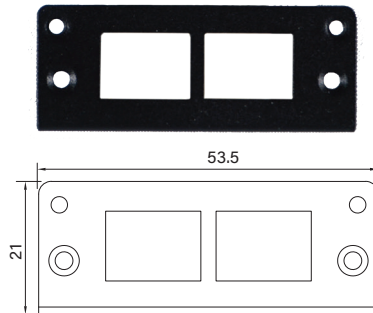

Universal Bracket

UB0111
Universal Bracket with 2x RJ45 Cutout
 Dimension (WxD) : 65 x 17.4 mm

UB0203
2x Universal Bracket with 1x DB9 Cutout
 Dimension (WxD) : 53.5 x 21 mm

UB0211
Universal Bracket with 2x RJ45 Cutout
 Dimension (WxD) : 53.5 x 21 mm

UB0214
Universal Bracket with 2x USB Cutout
 Dimension (WxD) : 53.5 x 21 mm

UB0303
Universal Bracket with 1x DB9 Cutout
 Dimension (WxD) : 64.6 x 16.4 mm

UB0311
Universal Bracket with 2x RJ45 Cutout
 Dimension (WxD) : 64.6 x 17.4 mm

UB0314
Universal Bracket with 2x USB Cutout
 Dimension (WxD) : 64.6 x 16.4 mm

UB0403
Universal Bracket with 2x DB9 Cutout
 Dimension (WxD) : 96.4 x 15 mm

UB0406
Universal Bracket with DP Cutout
 Dimension (WxD) : 96.4 x 15 mm

UB1410
Universal Bracket with 4x M12 Cutout
 Dimension (WxD): 98.85 x 25.5 mm

UB1412
Universal Bracket with 4x RJ45 Cutout
 Dimension (WxD): 98.85 x 25.5 mm

UB1414
Universal Bracket with 2x USB Cutout
 Dimension (WxD): 98.85 x 25.5 mm