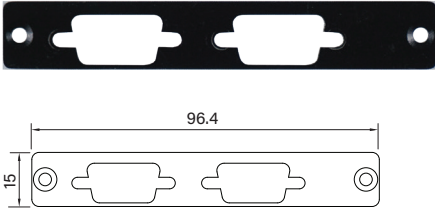

Universal Bracket

UB0111
Universal Bracket with 2x RJ45 Cutout
 Dimension (WxD) : 65 x 17.4 mm

UB0203
2x Universal Bracket with 1x DB9 Cutout
 Dimension (WxD) : 53.5 x 21 mm

UB0211
Universal Bracket with 2x RJ45 Cutout
 Dimension (WxD) : 53.5 x 21 mm

UB0214
Universal Bracket with 2x USB Cutout
 Dimension (WxD) : 53.5 x 21 mm

UB0303
Universal Bracket with 1x DB9 Cutout
 Dimension (WxD) : 64.6 x 16.4 mm

UB0311
Universal Bracket with 2x RJ45 Cutout
 Dimension (WxD) : 64.6 x 17.4 mm

UB0314
Universal Bracket with 2x USB Cutout
 Dimension (WxD) : 64.6 x 16.4 mm

UB0403
Universal Bracket with 2x DB9 Cutout
 Dimension (WxD) : 96.4 x 15 mm

UB0406
Universal Bracket with DP Cutout
 Dimension (WxD) : 96.4 x 15 mm

UB0407
Universal Bracket with DVI-D Cutout
 Dimension (WxD) : 96.4 x 15 mm

UB0408
Universal Bracket with HDMI Cutout
 Dimension (WxD) : 96.4 x 15 mm

UB0409
Universal Bracket with PS/2, LPT Cutout
 Dimension (WxD) : 96.4 x 15 mm