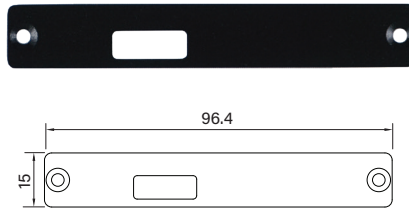

Universal Bracket

UB0111
Universal Bracket with 2x RJ45 Cutout
 Dimension (WxD) : 65 x 17.4 mm

UB0203
2x Universal Bracket with 1x DB9 Cutout
 Dimension (WxD) : 53.5 x 21 mm

UB0211
Universal Bracket with 2x RJ45 Cutout
 Dimension (WxD) : 53.5 x 21 mm

UB0214
Universal Bracket with 2x USB Cutout
 Dimension (WxD) : 53.5 x 21 mm

UB0303
Universal Bracket with 1x DB9 Cutout
 Dimension (WxD) : 64.6 x 16.4 mm

UB0311
Universal Bracket with 2x RJ45 Cutout
 Dimension (WxD) : 64.6 x 17.4 mm

UB0314
Universal Bracket with 2x USB Cutout
 Dimension (WxD) : 64.6 x 16.4 mm

UB0403
Universal Bracket with 2x DB9 Cutout
 Dimension (WxD) : 96.4 x 15 mm

UB0406
Universal Bracket with DP Cutout
 Dimension (WxD) : 96.4 x 15 mm

UB0407
Universal Bracket with DVI-D Cutout
 Dimension (WxD) : 96.4 x 15 mm

UB0408
Universal Bracket with HDMI Cutout
 Dimension (WxD) : 96.4 x 15 mm

UB0409
Universal Bracket with PS/2, LPT Cutout
 Dimension (WxD) : 96.4 x 15 mm