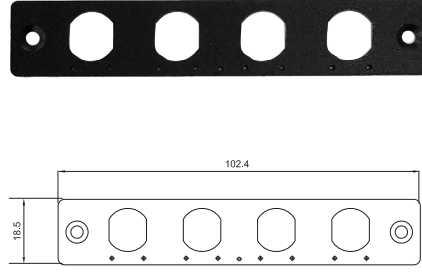

UB1310
Universal Bracket with 4x M12 Cutout
Dimension (WxD): 102.4 x 18.5 mm