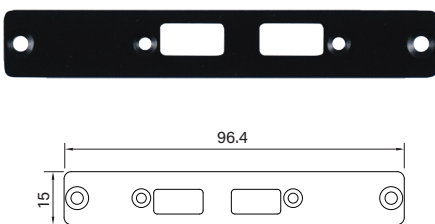

UB0314
Universal Bracket with 2x USB Cutout
 Dimension (WxD) : 64.6 x 16.4 mm

UB0403
Universal Bracket with 2x DB9 Cutout
 Dimension (WxD) : 96.4 x 15 mm

UB0406
Universal Bracket with DP Cutout
 Dimension (WxD) : 96.4 x 15 mm

UB0407
Universal Bracket with DVI-D Cutout
 Dimension (WxD) : 96.4 x 15 mm

UB0408
Universal Bracket with HDMI Cutout
 Dimension (WxD) : 96.4 x 15 mm

UB0409
Universal Bracket with PS/2, LPT Cutout
 Dimension (WxD) : 96.4 x 15 mm

UB0411
Universal Bracket with 2x RJ45 Cutout
 Dimension (WxD) : 96.4 x 15 mm

UB0414
Universal Bracket with 2x USB Cutout
 Dimension (WxD) : 96.4 x 15 mm

UB0415
Universal Bracket with DIO Cutout
 Dimension (WxD) : 96.4 x 15 mm

UB0416
Universal Bracket with VGA Cutout
 Dimension (WxD) : 96.4 x 15 mm

UB0503
Universal Bracket with 2x DB9 Cutout
 Dimension (WxD) : 154 x 17.3 mm

UB0504
Universal Bracket with 4x DB9 Cutout
 Dimension (WxD) : 154 x 17.3 mm