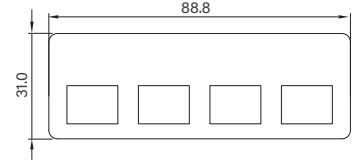

UB0711
Universal Bracket with 2x RJ45 Cutout
 Dimension (WxD) : 82.5 x 19.5 mm

UB0712
Universal Bracket with 4x RJ45 Cutout
 Dimension (WxD) : 82.5 x 19.5 mm

UB0714
Universal Bracket with 2x USB Cutout
 Dimension (WxD) : 82.5 x 19.5 mm

UB0903
Universal Bracket with 2x DB9 Cutout
 Dimension (WxD) : 96.95 x 18.4 mm

UB0910
Universal Bracket with 4x M12 Cutout
 Dimension (WxD) : 96.95 x 18.4 mm

UB0911
Universal Bracket with 2x RJ45 Cutout
 Dimension (WxD) : 96.95 x 18.4 mm

UB0912
Universal Bracket with 4x RJ45 Cutout
 Dimension (WxD) : 96.95 x 18.4 mm

UB0914
Universal Bracket with 2x USB Cutout
 Dimension (WxD) : 96.95 x 18.4 mm

UB0918
Universal Bracket with DIO Cutout
 Dimension (WxD) : 96.95 x 18.4 mm

UB1004
Universal Bracket with 4x DB9 Cutout
Dimension (WxD) : 88.8 x 31.0 mm

UB1010
Universal Bracket with 4x M12 Cutout
Dimension (WxD) : 88.8 x 31.0 mm

UB1012
Universal Bracket with 4x RJ45 Cutout
Dimension (WxD) : 88.8 x 31.0 mm