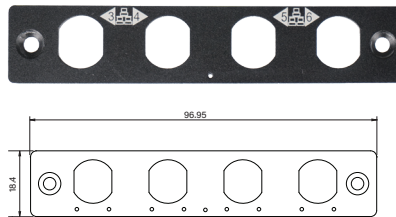

UB0511
Universal Bracket with 2x RJ45 Cutout
 Dimension (WxD) : 154 x 17.3 mm

UB0514
Universal Bracket with 2x USB Cutout
 Dimension (WxD) : 154 x 17.3 mm

UB0610
Universal Bracket with 4x M12 Cutout
 Dimension (WxD) : 81 x 26.2 mm

UB0612
Universal Bracket with 4x RJ45 Cutout
 Dimension (WxD) : 81 x 26.2 mm

UB0703
Universal Bracket with 2x DB9 Cutout
 Dimension (WxD) : 82.5 x 19.5 mm

UB0710
Universal Bracket with 4x M12 Cutout
 Dimension (WxD) : 82.5 x 19.5 mm

UB0711
Universal Bracket with 2x RJ45 Cutout
 Dimension (WxD) : 82.5 x 19.5 mm

UB0712
Universal Bracket with 4x RJ45 Cutout
 Dimension (WxD) : 82.5 x 19.5 mm

UB0714
Universal Bracket with 2x USB Cutout
 Dimension (WxD) : 82.5 x 19.5 mm

UB0903
Universal Bracket with 2x DB9 Cutout
 Dimension (WxD) : 96.95 x 18.4 mm

UB0910
Universal Bracket with 4x M12 Cutout
 Dimension (WxD) : 96.95 x 18.4 mm

UB0911
Universal Bracket with 2x RJ45 Cutout
 Dimension (WxD) : 96.95 x 18.4 mm