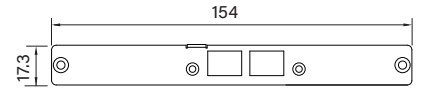

UB0407
Universal Bracket with DVI-D Cutout
 Dimension (WxD) : 96.4 x 15 mm

UB0408
Universal Bracket with HDMI Cutout
 Dimension (WxD) : 96.4 x 15 mm

UB0409
Universal Bracket with PS/2, LPT Cutout
 Dimension (WxD) : 96.4 x 15 mm

UB0411
Universal Bracket with 2x RJ45 Cutout
 Dimension (WxD) : 96.4 x 15 mm

UB0414
Universal Bracket with 2x USB Cutout
 Dimension (WxD) : 96.4 x 15 mm

UB0415
Universal Bracket with DIO Cutout
 Dimension (WxD) : 96.4 x 15 mm

UB0416
Universal Bracket with VGA Cutout
 Dimension (WxD) : 96.4 x 15 mm

UB0503
Universal Bracket with 2x DB9 Cutout
 Dimension (WxD) : 154 x 17.3 mm

UB0504
Universal Bracket with 4x DB9 Cutout
 Dimension (WxD) : 154 x 17.3 mm

UB0511
Universal Bracket with 2x RJ45 Cutout
 Dimension (WxD) : 154 x 17.3 mm

UB0514
Universal Bracket with 2x USB Cutout
 Dimension (WxD) : 154 x 17.3 mm

UB0610
Universal Bracket with 4x M12 Cutout
 Dimension (WxD) : 81 x 26.2 mm