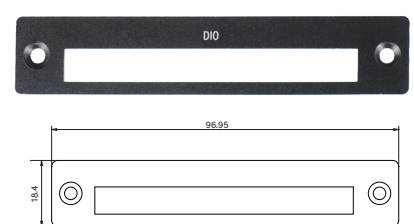

UB0711
Universal Bracket with 2x RJ45 Cutout
 Dimension (WxD) : 82.5 x 19.5 mm

UB0712
Universal Bracket with 4x RJ45 Cutout
 Dimension (WxD) : 82.5 x 19.5 mm

UB0714
Universal Bracket with 2x USB Cutout
 Dimension (WxD) : 82.5 x 19.5 mm

UB0903
Universal Bracket with 2x DB9 Cutout
 Dimension (WxD) : 96.95 x 18.4 mm

UB0910
Universal Bracket with 4x M12 Cutout
 Dimension (WxD) : 96.95 x 18.4 mm

UB0911
Universal Bracket with 2x RJ45 Cutout
 Dimension (WxD) : 96.95 x 18.4 mm

UB0912
Universal Bracket with 4x RJ45 Cutout
 Dimension (WxD) : 96.95 x 18.4 mm

UB0914
Universal Bracket with 2x USB Cutout
 Dimension (WxD) : 96.95 x 18.4 mm

UB0918
Universal Bracket with DIO Cutout
 Dimension (WxD) : 96.95 x 18.4 mm

UB1004
Universal Bracket with 4x DB9 Cutout
Dimension (WxD) : 88.8 x 31.0 mm

UB1010
Universal Bracket with 4x M12 Cutout
Dimension (WxD) : 88.8 x 31.0 mm

UB1012
Universal Bracket with 4x RJ45 Cutout
Dimension (WxD) : 88.8 x 31.0 mm