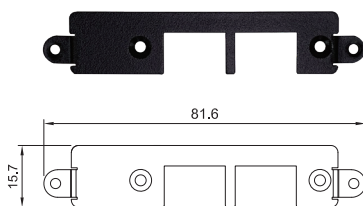

UB1004
Universal Bracket with 4x DB9 Cutout
Dimension (WxD) : 88.8 x 31.0 mm

UB1010
Universal Bracket with 4x M12 Cutout
Dimension (WxD) : 88.8 x 31.0 mm

UB1012
Universal Bracket with 4x RJ45 Cutout
Dimension (WxD) : 88.8 x 31.0 mm

UB1018
Universal Bracket with DIO Cutout
Dimension (WxD) : 88.8 x 31.0 mm

UB1028
Universal Bracket with 2x RJ45 Cutout
Dimension (WxD) : 88.8 x 31 mm

UB1103
Universal Bracket with 2x DB9 Cutout
 Dimension (WxD) : 80.95 x 15.7 mm

UB1107
Universal Bracket with DVI-D Cutout
 Dimension (WxD) : 80.95 x 15.7 mm

UB1108
Universal Bracket with HDMI Cutout
 Dimension (WxD) : 80.95 x 15.7 mm

UB1111
Universal Bracket with 2x RJ45 Cutout for DC-1200 Front Bezel
 Dimension (WxD) : 80.95 x 15.7 mm

UB1115
Universal Bracket with DIO Cutout
 Dimension (WxD) : 80.95 x 15.7 mm

UB1116
Universal Bracket with VGA Cutout
 Dimension (WxD) : 80.95 x 15.7 mm

UB1129
Universal Bracket with 2x RJ45 Cutout for DC-1200 Rear Bezel
 Dimension (WxD) : 81.6 x 15.7 mm