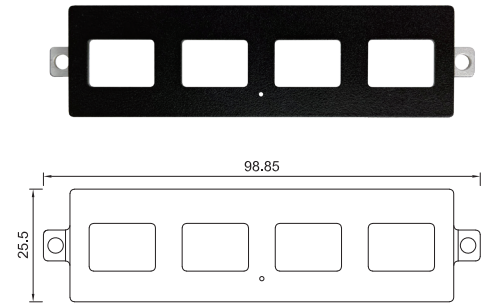

UB1312
Universal Bracket with 4x RJ45 Cutout
 Dimension (WxD): 102.4 x 18.5 mm

UB1314
Universal Bracket with 2x USB Cutout
 Dimension (WxD): 96.95 x 18.4 mm

UB1318
Universal Bracket with DIO Cutout
 Dimension (WxD): 96.95 x 18.4 mm

UB1328
Universal Bracket with 2x RJ45 Cutout
 Dimension (WxD): 102.4 x 18.5 mm

UB1329
Universal Bracket with 4x DP Cutout
 Dimension (WxD): 102.4 x 18.5 mm

UB1403
Universal Bracket with 2x DB9 Cutout
 Dimension (WxD): 98.85 x 25.5 mm

UB1410
Universal Bracket with 4x M12 Cutout
 Dimension (WxD): 98.85 x 25.5 mm

UB1412
Universal Bracket with 4x RJ45 Cutout
 Dimension (WxD): 98.85 x 25.5 mm

UB1414
Universal Bracket with 2x USB Cutout
 Dimension (WxD): 98.85 x 25.5 mm