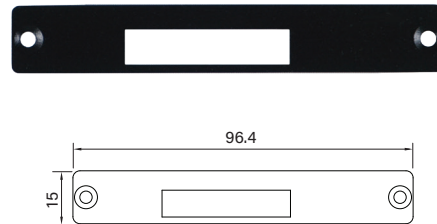

UB0314
Universal Bracket with 2x USB Cutout
 Dimension (WxD) : 64.6 x 16.4 mm

UB0403
Universal Bracket with 2x DB9 Cutout
 Dimension (WxD) : 96.4 x 15 mm

UB0406
Universal Bracket with DP Cutout
 Dimension (WxD) : 96.4 x 15 mm

UB0407
Universal Bracket with DVI-D Cutout
 Dimension (WxD) : 96.4 x 15 mm

UB0408
Universal Bracket with HDMI Cutout
 Dimension (WxD) : 96.4 x 15 mm

UB0409
Universal Bracket with PS/2, LPT Cutout
 Dimension (WxD) : 96.4 x 15 mm

UB0411
Universal Bracket with 2x RJ45 Cutout
 Dimension (WxD) : 96.4 x 15 mm

UB0414
Universal Bracket with 2x USB Cutout
 Dimension (WxD) : 96.4 x 15 mm

UB0415
Universal Bracket with DIO Cutout
 Dimension (WxD) : 96.4 x 15 mm

UB0416
Universal Bracket with VGA Cutout
 Dimension (WxD) : 96.4 x 15 mm

UB0503
Universal Bracket with 2x DB9 Cutout
 Dimension (WxD) : 154 x 17.3 mm

UB0504
Universal Bracket with 4x DB9 Cutout
 Dimension (WxD) : 154 x 17.3 mm