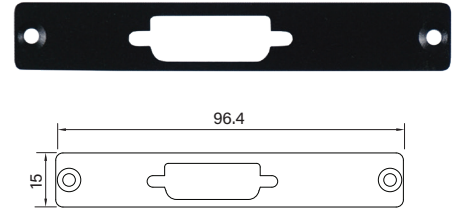

UB0214
Universal Bracket with 2x USB Cutout
 Dimension (WxD) : 53.5 x 21 mm

UB0303
Universal Bracket with 1x DB9 Cutout
 Dimension (WxD) : 64.6 x 16.4 mm

UB0311
Universal Bracket with 2x RJ45 Cutout
 Dimension (WxD) : 64.6 x 17.4 mm

UB0314
Universal Bracket with 2x USB Cutout
 Dimension (WxD) : 64.6 x 16.4 mm

UB0403
Universal Bracket with 2x DB9 Cutout
 Dimension (WxD) : 96.4 x 15 mm

UB0406
Universal Bracket with DP Cutout
 Dimension (WxD) : 96.4 x 15 mm

UB0407
Universal Bracket with DVI-D Cutout
 Dimension (WxD) : 96.4 x 15 mm

UB0408
Universal Bracket with HDMI Cutout
 Dimension (WxD) : 96.4 x 15 mm

UB0409
Universal Bracket with PS/2, LPT Cutout
 Dimension (WxD) : 96.4 x 15 mm

UB0411
Universal Bracket with 2x RJ45 Cutout
 Dimension (WxD) : 96.4 x 15 mm

UB0414
Universal Bracket with 2x USB Cutout
 Dimension (WxD) : 96.4 x 15 mm

UB0415
Universal Bracket with DIO Cutout
 Dimension (WxD) : 96.4 x 15 mm