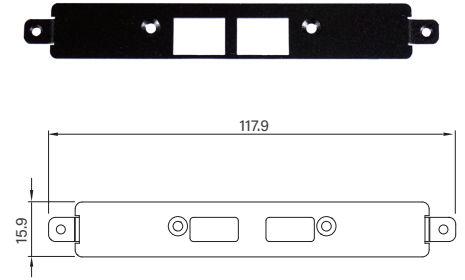

UB1018
Universal Bracket with DIO Cutout
Dimension (WxD) : 88.8 x 31.0 mm

UB1028
Universal Bracket with 2x RJ45 Cutout
Dimension (WxD) : 88.8 x 31 mm

UB1103
Universal Bracket with 2x DB9 Cutout
 Dimension (WxD) : 80.95 x 15.7 mm

UB1107
Universal Bracket with DVI-D Cutout
 Dimension (WxD) : 80.95 x 15.7 mm

UB1108
Universal Bracket with HDMI Cutout
 Dimension (WxD) : 80.95 x 15.7 mm

UB1111
Universal Bracket with 2x RJ45 Cutout for DC-1200 Front Bezel
 Dimension (WxD) : 80.95 x 15.7 mm

UB1115
Universal Bracket with DIO Cutout
 Dimension (WxD) : 80.95 x 15.7 mm

UB1116
Universal Bracket with VGA Cutout
 Dimension (WxD) : 80.95 x 15.7 mm

UB1129
Universal Bracket with 2x RJ45 Cutout for DC-1200 Rear Bezel
 Dimension (WxD) : 81.6 x 15.7 mm

UB1203
Universal Bracket with 2x DB9 Cutout
 Dimension (WxD) : 117.9 x 15.9 mm

UB1211
Universal Bracket with 2x RJ45 Cutout
 Dimension (WxD) : 117.9 x 15.9 mm

UB1214
Universal Bracket with 2x USB Cutout
 Dimension (WxD) : 117.9 x 15.9 mm