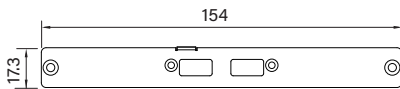

UB0407
Universal Bracket with DVI-D Cutout
 Dimension (WxD) : 96.4 x 15 mm

UB0408
Universal Bracket with HDMI Cutout
 Dimension (WxD) : 96.4 x 15 mm

UB0409
Universal Bracket with PS/2, LPT Cutout
 Dimension (WxD) : 96.4 x 15 mm

UB0411
Universal Bracket with 2x RJ45 Cutout
 Dimension (WxD) : 96.4 x 15 mm

UB0414
Universal Bracket with 2x USB Cutout
 Dimension (WxD) : 96.4 x 15 mm

UB0415
Universal Bracket with DIO Cutout
 Dimension (WxD) : 96.4 x 15 mm

UB0416
Universal Bracket with VGA Cutout
 Dimension (WxD) : 96.4 x 15 mm

UB0503
Universal Bracket with 2x DB9 Cutout
 Dimension (WxD) : 154 x 17.3 mm

UB0504
Universal Bracket with 4x DB9 Cutout
 Dimension (WxD) : 154 x 17.3 mm

UB0511
Universal Bracket with 2x RJ45 Cutout
 Dimension (WxD) : 154 x 17.3 mm

UB0514
Universal Bracket with 2x USB Cutout
 Dimension (WxD) : 154 x 17.3 mm

UB0610
Universal Bracket with 4x M12 Cutout
 Dimension (WxD) : 81 x 26.2 mm