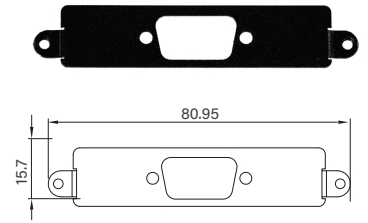

UB1004
Universal Bracket with 4x DB9 Cutout
Dimension (WxD) : 88.8 x 31.0 mm

UB1010
Universal Bracket with 4x M12 Cutout
Dimension (WxD) : 88.8 x 31.0 mm

UB1012
Universal Bracket with 4x RJ45 Cutout
Dimension (WxD) : 88.8 x 31.0 mm

UB1018
Universal Bracket with DIO Cutout
Dimension (WxD) : 88.8 x 31.0 mm

UB1028
Universal Bracket with 2x RJ45 Cutout
Dimension (WxD) : 88.8 x 31 mm

UB1103
Universal Bracket with 2x DB9 Cutout
 Dimension (WxD) : 80.95 x 15.7 mm

UB1107
Universal Bracket with DVI-D Cutout
 Dimension (WxD) : 80.95 x 15.7 mm

UB1108
Universal Bracket with HDMI Cutout
 Dimension (WxD) : 80.95 x 15.7 mm

UB1111
Universal Bracket with 2x RJ45 Cutout for DC-1200 Front Bezel
 Dimension (WxD) : 80.95 x 15.7 mm

UB1115
Universal Bracket with DIO Cutout
 Dimension (WxD) : 80.95 x 15.7 mm

UB1116
Universal Bracket with VGA Cutout
 Dimension (WxD) : 80.95 x 15.7 mm

UB1129
Universal Bracket with 2x RJ45 Cutout for DC-1200 Rear Bezel
 Dimension (WxD) : 81.6 x 15.7 mm