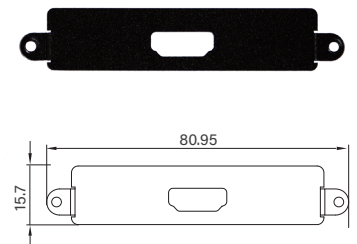

UB0912
Universal Bracket with 4x RJ45 Cutout
 Dimension (WxD) : 96.95 x 18.4 mm

UB0914
Universal Bracket with 2x USB Cutout
 Dimension (WxD) : 96.95 x 18.4 mm

UB0918
Universal Bracket with DIO Cutout
 Dimension (WxD) : 96.95 x 18.4 mm

UB1004
Universal Bracket with 4x DB9 Cutout
Dimension (WxD) : 88.8 x 31.0 mm

UB1010
Universal Bracket with 4x M12 Cutout
Dimension (WxD) : 88.8 x 31.0 mm

UB1012
Universal Bracket with 4x RJ45 Cutout
Dimension (WxD) : 88.8 x 31.0 mm

UB1018
Universal Bracket with DIO Cutout
Dimension (WxD) : 88.8 x 31.0 mm

UB1028
Universal Bracket with 2x RJ45 Cutout
Dimension (WxD) : 88.8 x 31 mm

UB1103
Universal Bracket with 2x DB9 Cutout
 Dimension (WxD) : 80.95 x 15.7 mm

UB1107
Universal Bracket with DVI-D Cutout
 Dimension (WxD) : 80.95 x 15.7 mm

UB1108
Universal Bracket with HDMI Cutout
 Dimension (WxD) : 80.95 x 15.7 mm

UB1111
Universal Bracket with 2x RJ45 Cutout for DC-1200 Front Bezel
 Dimension (WxD) : 80.95 x 15.7 mm