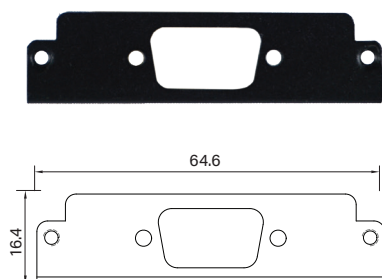

Universal Bracket

UB0111
Universal Bracket with 2x RJ45 Cutout
 Dimension (WxD) : 65 x 17.4 mm

UB0203
2x Universal Bracket with 1x DB9 Cutout
 Dimension (WxD) : 53.5 x 21 mm

UB0211
Universal Bracket with 2x RJ45 Cutout
 Dimension (WxD) : 53.5 x 21 mm

UB0214
Universal Bracket with 2x USB Cutout
 Dimension (WxD) : 53.5 x 21 mm

UB0303
Universal Bracket with 1x DB9 Cutout
 Dimension (WxD) : 64.6 x 16.4 mm

UB0311
Universal Bracket with 2x RJ45 Cutout
 Dimension (WxD) : 64.6 x 17.4 mm

UB0314
Universal Bracket with 2x USB Cutout
 Dimension (WxD) : 64.6 x 16.4 mm

UB0403
Universal Bracket with 2x DB9 Cutout
 Dimension (WxD) : 96.4 x 15 mm

UB0406
Universal Bracket with DP Cutout
 Dimension (WxD) : 96.4 x 15 mm

UB1410
Universal Bracket with 4x M12 Cutout
 Dimension (WxD): 98.85 x 25.5 mm

UB1412
Universal Bracket with 4x RJ45 Cutout
 Dimension (WxD): 98.85 x 25.5 mm

UB1414
Universal Bracket with 2x USB Cutout
 Dimension (WxD): 98.85 x 25.5 mm