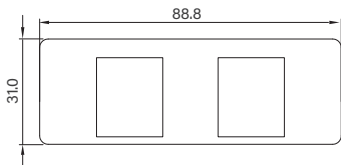

UB0903
Universal Bracket with 2x DB9 Cutout
 Dimension (WxD) : 96.95 x 18.4 mm

UB0910
Universal Bracket with 4x M12 Cutout
 Dimension (WxD) : 96.95 x 18.4 mm

UB0911
Universal Bracket with 2x RJ45 Cutout
 Dimension (WxD) : 96.95 x 18.4 mm

UB0912
Universal Bracket with 4x RJ45 Cutout
 Dimension (WxD) : 96.95 x 18.4 mm

UB0914
Universal Bracket with 2x USB Cutout
 Dimension (WxD) : 96.95 x 18.4 mm

UB0918
Universal Bracket with DIO Cutout
 Dimension (WxD) : 96.95 x 18.4 mm

UB1004
Universal Bracket with 4x DB9 Cutout
Dimension (WxD) : 88.8 x 31.0 mm

UB1010
Universal Bracket with 4x M12 Cutout
Dimension (WxD) : 88.8 x 31.0 mm

UB1012
Universal Bracket with 4x RJ45 Cutout
Dimension (WxD) : 88.8 x 31.0 mm

UB1018
Universal Bracket with DIO Cutout
Dimension (WxD) : 88.8 x 31.0 mm

UB1028
Universal Bracket with 2x RJ45 Cutout
Dimension (WxD) : 88.8 x 31 mm

UB1103
Universal Bracket with 2x DB9 Cutout
 Dimension (WxD) : 80.95 x 15.7 mm