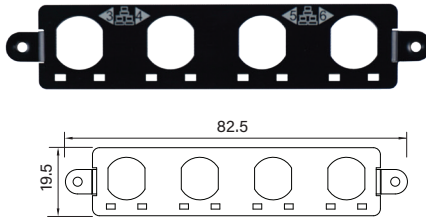

UB0416
Universal Bracket with VGA Cutout
 Dimension (WxD) : 96.4 x 15 mm

UB0503
Universal Bracket with 2x DB9 Cutout
 Dimension (WxD) : 154 x 17.3 mm

UB0504
Universal Bracket with 4x DB9 Cutout
 Dimension (WxD) : 154 x 17.3 mm

UB0511
Universal Bracket with 2x RJ45 Cutout
 Dimension (WxD) : 154 x 17.3 mm

UB0514
Universal Bracket with 2x USB Cutout
 Dimension (WxD) : 154 x 17.3 mm

UB0610
Universal Bracket with 4x M12 Cutout
 Dimension (WxD) : 81 x 26.2 mm

UB0612
Universal Bracket with 4x RJ45 Cutout
 Dimension (WxD) : 81 x 26.2 mm

UB0703
Universal Bracket with 2x DB9 Cutout
 Dimension (WxD) : 82.5 x 19.5 mm

UB0710
Universal Bracket with 4x M12 Cutout
 Dimension (WxD) : 82.5 x 19.5 mm

UB0711
Universal Bracket with 2x RJ45 Cutout
 Dimension (WxD) : 82.5 x 19.5 mm

UB0712
Universal Bracket with 4x RJ45 Cutout
 Dimension (WxD) : 82.5 x 19.5 mm

UB0714
Universal Bracket with 2x USB Cutout
 Dimension (WxD) : 82.5 x 19.5 mm