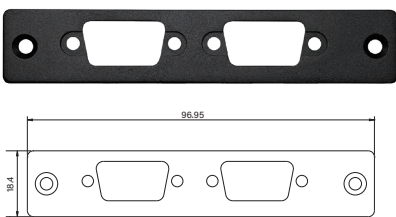

UB0511
Universal Bracket with 2x RJ45 Cutout
 Dimension (WxD) : 154 x 17.3 mm

UB0514
Universal Bracket with 2x USB Cutout
 Dimension (WxD) : 154 x 17.3 mm

UB0610
Universal Bracket with 4x M12 Cutout
 Dimension (WxD) : 81 x 26.2 mm

UB0612
Universal Bracket with 4x RJ45 Cutout
 Dimension (WxD) : 81 x 26.2 mm

UB0703
Universal Bracket with 2x DB9 Cutout
 Dimension (WxD) : 82.5 x 19.5 mm

UB0710
Universal Bracket with 4x M12 Cutout
 Dimension (WxD) : 82.5 x 19.5 mm

UB0711
Universal Bracket with 2x RJ45 Cutout
 Dimension (WxD) : 82.5 x 19.5 mm

UB0712
Universal Bracket with 4x RJ45 Cutout
 Dimension (WxD) : 82.5 x 19.5 mm

UB0714
Universal Bracket with 2x USB Cutout
 Dimension (WxD) : 82.5 x 19.5 mm

UB0903
Universal Bracket with 2x DB9 Cutout
 Dimension (WxD) : 96.95 x 18.4 mm

UB0910
Universal Bracket with 4x M12 Cutout
 Dimension (WxD) : 96.95 x 18.4 mm

UB0911
Universal Bracket with 2x RJ45 Cutout
 Dimension (WxD) : 96.95 x 18.4 mm