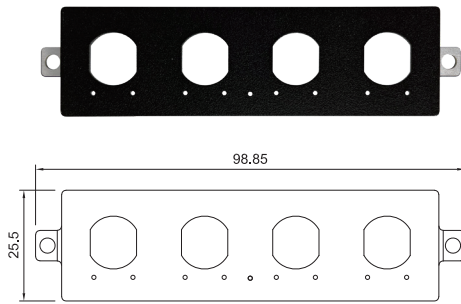

UB1328
Universal Bracket with 2x RJ45 Cutout
 Dimension (WxD): 102.4 x 18.5 mm

UB1329
Universal Bracket with 4x DP Cutout
 Dimension (WxD): 102.4 x 18.5 mm

UB1403
Universal Bracket with 2x DB9 Cutout
 Dimension (WxD): 98.85 x 25.5 mm

UB1410
Universal Bracket with 4x M12 Cutout
 Dimension (WxD): 98.85 x 25.5 mm

UB1412
Universal Bracket with 4x RJ45 Cutout
 Dimension (WxD): 98.85 x 25.5 mm

UB1414
Universal Bracket with 2x USB Cutout
 Dimension (WxD): 98.85 x 25.5 mm