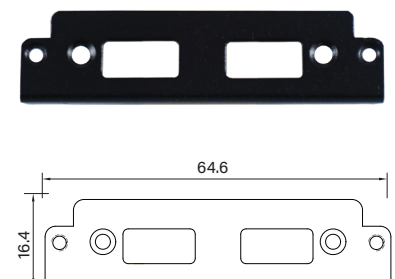

Universal Bracket

UB0111
Universal Bracket with 2x RJ45 Cutout
 Dimension (WxD) : 65 x 17.4 mm

UB0203
2x Universal Bracket with 1x DB9 Cutout
 Dimension (WxD) : 53.5 x 21 mm

UB0211
Universal Bracket with 2x RJ45 Cutout
 Dimension (WxD) : 53.5 x 21 mm

UB0214
Universal Bracket with 2x USB Cutout
 Dimension (WxD) : 53.5 x 21 mm

UB0303
Universal Bracket with 1x DB9 Cutout
 Dimension (WxD) : 64.6 x 16.4 mm

UB0311
Universal Bracket with 2x RJ45 Cutout
 Dimension (WxD) : 64.6 x 17.4 mm

UB0314
Universal Bracket with 2x USB Cutout
 Dimension (WxD) : 64.6 x 16.4 mm

UB0403
Universal Bracket with 2x DB9 Cutout
 Dimension (WxD) : 96.4 x 15 mm

UB0406
Universal Bracket with DP Cutout
 Dimension (WxD) : 96.4 x 15 mm

UB0407
Universal Bracket with DVI-D Cutout
 Dimension (WxD) : 96.4 x 15 mm

UB0408
Universal Bracket with HDMI Cutout
 Dimension (WxD) : 96.4 x 15 mm

UB0409
Universal Bracket with PS/2, LPT Cutout
 Dimension (WxD) : 96.4 x 15 mm