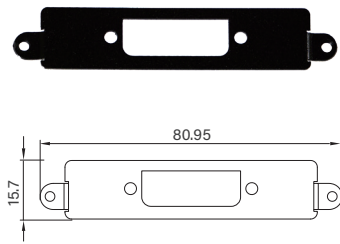

UB0912
Universal Bracket with 4x RJ45 Cutout
 Dimension (WxD) : 96.95 x 18.4 mm

UB0914
Universal Bracket with 2x USB Cutout
 Dimension (WxD) : 96.95 x 18.4 mm

UB0918
Universal Bracket with DIO Cutout
 Dimension (WxD) : 96.95 x 18.4 mm

UB1004
Universal Bracket with 4x DB9 Cutout
Dimension (WxD) : 88.8 x 31.0 mm

UB1010
Universal Bracket with 4x M12 Cutout
Dimension (WxD) : 88.8 x 31.0 mm

UB1012
Universal Bracket with 4x RJ45 Cutout
Dimension (WxD) : 88.8 x 31.0 mm

UB1018
Universal Bracket with DIO Cutout
Dimension (WxD) : 88.8 x 31.0 mm

UB1028
Universal Bracket with 2x RJ45 Cutout
Dimension (WxD) : 88.8 x 31 mm

UB1103
Universal Bracket with 2x DB9 Cutout
 Dimension (WxD) : 80.95 x 15.7 mm

UB1107
Universal Bracket with DVI-D Cutout
 Dimension (WxD) : 80.95 x 15.7 mm

UB1108
Universal Bracket with HDMI Cutout
 Dimension (WxD) : 80.95 x 15.7 mm

UB1111
Universal Bracket with 2x RJ45 Cutout for DC-1200 Front Bezel
 Dimension (WxD) : 80.95 x 15.7 mm