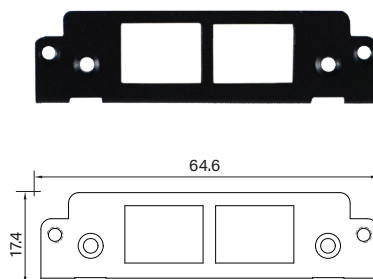

Universal Bracket

UB0111
Universal Bracket with 2x RJ45 Cutout
 Dimension (WxD) : 65 x 17.4 mm

UB0203
2x Universal Bracket with 1x DB9 Cutout
 Dimension (WxD) : 53.5 x 21 mm

UB0211
Universal Bracket with 2x RJ45 Cutout
 Dimension (WxD) : 53.5 x 21 mm

UB0214
Universal Bracket with 2x USB Cutout
 Dimension (WxD) : 53.5 x 21 mm

UB0303
Universal Bracket with 1x DB9 Cutout
 Dimension (WxD) : 64.6 x 16.4 mm

UB0311
Universal Bracket with 2x RJ45 Cutout
 Dimension (WxD) : 64.6 x 17.4 mm

UB0314
Universal Bracket with 2x USB Cutout
 Dimension (WxD) : 64.6 x 16.4 mm

UB0403
Universal Bracket with 2x DB9 Cutout
 Dimension (WxD) : 96.4 x 15 mm

UB0406
Universal Bracket with DP Cutout
 Dimension (WxD) : 96.4 x 15 mm

UB1410
Universal Bracket with 4x M12 Cutout
 Dimension (WxD): 98.85 x 25.5 mm

UB1412
Universal Bracket with 4x RJ45 Cutout
 Dimension (WxD): 98.85 x 25.5 mm

UB1414
Universal Bracket with 2x USB Cutout
 Dimension (WxD): 98.85 x 25.5 mm