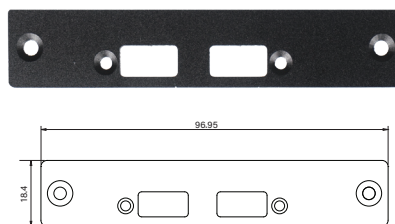

UB0711
Universal Bracket with 2x RJ45 Cutout
 Dimension (WxD) : 82.5 x 19.5 mm

UB0712
Universal Bracket with 4x RJ45 Cutout
 Dimension (WxD) : 82.5 x 19.5 mm

UB0714
Universal Bracket with 2x USB Cutout
 Dimension (WxD) : 82.5 x 19.5 mm

UB0903
Universal Bracket with 2x DB9 Cutout
 Dimension (WxD) : 96.95 x 18.4 mm

UB0910
Universal Bracket with 4x M12 Cutout
 Dimension (WxD) : 96.95 x 18.4 mm

UB0911
Universal Bracket with 2x RJ45 Cutout
 Dimension (WxD) : 96.95 x 18.4 mm

UB0912
Universal Bracket with 4x RJ45 Cutout
 Dimension (WxD) : 96.95 x 18.4 mm

UB0914
Universal Bracket with 2x USB Cutout
 Dimension (WxD) : 96.95 x 18.4 mm

UB0918
Universal Bracket with DIO Cutout
 Dimension (WxD) : 96.95 x 18.4 mm

UB1004
Universal Bracket with 4x DB9 Cutout
Dimension (WxD) : 88.8 x 31.0 mm

UB1010
Universal Bracket with 4x M12 Cutout
Dimension (WxD) : 88.8 x 31.0 mm

UB1012
Universal Bracket with 4x RJ45 Cutout
Dimension (WxD) : 88.8 x 31.0 mm