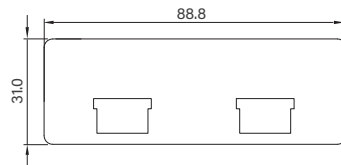

UB0903
Universal Bracket with 2x DB9 Cutout
 Dimension (WxD) : 96.95 x 18.4 mm

UB0910
Universal Bracket with 4x M12 Cutout
 Dimension (WxD) : 96.95 x 18.4 mm

UB0911
Universal Bracket with 2x RJ45 Cutout
 Dimension (WxD) : 96.95 x 18.4 mm

UB0912
Universal Bracket with 4x RJ45 Cutout
 Dimension (WxD) : 96.95 x 18.4 mm

UB0914
Universal Bracket with 2x USB Cutout
 Dimension (WxD) : 96.95 x 18.4 mm

UB0918
Universal Bracket with DIO Cutout
 Dimension (WxD) : 96.95 x 18.4 mm

UB1004
Universal Bracket with 4x DB9 Cutout
Dimension (WxD) : 88.8 x 31.0 mm

UB1010
Universal Bracket with 4x M12 Cutout
Dimension (WxD) : 88.8 x 31.0 mm

UB1012
Universal Bracket with 4x RJ45 Cutout
Dimension (WxD) : 88.8 x 31.0 mm

UB1018
Universal Bracket with DIO Cutout
Dimension (WxD) : 88.8 x 31.0 mm

UB1028
Universal Bracket with 2x RJ45 Cutout
Dimension (WxD) : 88.8 x 31 mm

UB1103
Universal Bracket with 2x DB9 Cutout
 Dimension (WxD) : 80.95 x 15.7 mm