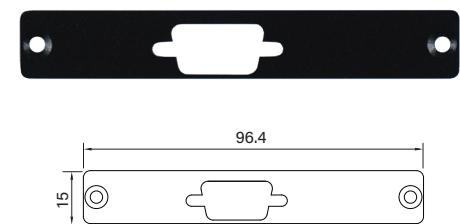

UB0407
Universal Bracket with DVI-D Cutout
 Dimension (WxD) : 96.4 x 15 mm

UB0408
Universal Bracket with HDMI Cutout
 Dimension (WxD) : 96.4 x 15 mm

UB0409
Universal Bracket with PS/2, LPT Cutout
 Dimension (WxD) : 96.4 x 15 mm

UB0411
Universal Bracket with 2x RJ45 Cutout
 Dimension (WxD) : 96.4 x 15 mm

UB0414
Universal Bracket with 2x USB Cutout
 Dimension (WxD) : 96.4 x 15 mm

UB0415
Universal Bracket with DIO Cutout
 Dimension (WxD) : 96.4 x 15 mm

UB0416
Universal Bracket with VGA Cutout
 Dimension (WxD) : 96.4 x 15 mm

UB0503
Universal Bracket with 2x DB9 Cutout
 Dimension (WxD) : 154 x 17.3 mm

UB0504
Universal Bracket with 4x DB9 Cutout
 Dimension (WxD) : 154 x 17.3 mm

UB0511
Universal Bracket with 2x RJ45 Cutout
 Dimension (WxD) : 154 x 17.3 mm

UB0514
Universal Bracket with 2x USB Cutout
 Dimension (WxD) : 154 x 17.3 mm

UB0610
Universal Bracket with 4x M12 Cutout
 Dimension (WxD) : 81 x 26.2 mm