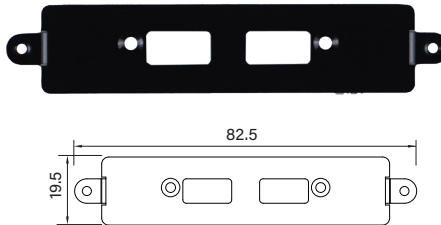

UB0511
Universal Bracket with 2x RJ45 Cutout
 Dimension (WxD) : 154 x 17.3 mm

UB0514
Universal Bracket with 2x USB Cutout
 Dimension (WxD) : 154 x 17.3 mm

UB0610
Universal Bracket with 4x M12 Cutout
 Dimension (WxD) : 81 x 26.2 mm

UB0612
Universal Bracket with 4x RJ45 Cutout
 Dimension (WxD) : 81 x 26.2 mm

UB0703
Universal Bracket with 2x DB9 Cutout
 Dimension (WxD) : 82.5 x 19.5 mm

UB0710
Universal Bracket with 4x M12 Cutout
 Dimension (WxD) : 82.5 x 19.5 mm

UB0711
Universal Bracket with 2x RJ45 Cutout
 Dimension (WxD) : 82.5 x 19.5 mm

UB0712
Universal Bracket with 4x RJ45 Cutout
 Dimension (WxD) : 82.5 x 19.5 mm

UB0714
Universal Bracket with 2x USB Cutout
 Dimension (WxD) : 82.5 x 19.5 mm

UB0903
Universal Bracket with 2x DB9 Cutout
 Dimension (WxD) : 96.95 x 18.4 mm

UB0910
Universal Bracket with 4x M12 Cutout
 Dimension (WxD) : 96.95 x 18.4 mm

UB0911
Universal Bracket with 2x RJ45 Cutout
 Dimension (WxD) : 96.95 x 18.4 mm