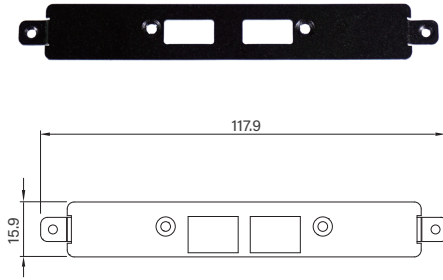

UB1018
Universal Bracket with DIO Cutout
Dimension (WxD) : 88.8 x 31.0 mm

UB1028
Universal Bracket with 2x RJ45 Cutout
Dimension (WxD) : 88.8 x 31 mm

UB1103
Universal Bracket with 2x DB9 Cutout
 Dimension (WxD) : 80.95 x 15.7 mm

UB1107
Universal Bracket with DVI-D Cutout
 Dimension (WxD) : 80.95 x 15.7 mm

UB1108
Universal Bracket with HDMI Cutout
 Dimension (WxD) : 80.95 x 15.7 mm

UB1111
Universal Bracket with 2x RJ45 Cutout for DC-1200 Front Bezel
 Dimension (WxD) : 80.95 x 15.7 mm

UB1115
Universal Bracket with DIO Cutout
 Dimension (WxD) : 80.95 x 15.7 mm

UB1116
Universal Bracket with VGA Cutout
 Dimension (WxD) : 80.95 x 15.7 mm

UB1129
Universal Bracket with 2x RJ45 Cutout for DC-1200 Rear Bezel
 Dimension (WxD) : 81.6 x 15.7 mm

UB1203
Universal Bracket with 2x DB9 Cutout
 Dimension (WxD) : 117.9 x 15.9 mm

UB1211
Universal Bracket with 2x RJ45 Cutout
 Dimension (WxD) : 117.9 x 15.9 mm

UB1214
Universal Bracket with 2x USB Cutout
 Dimension (WxD) : 117.9 x 15.9 mm