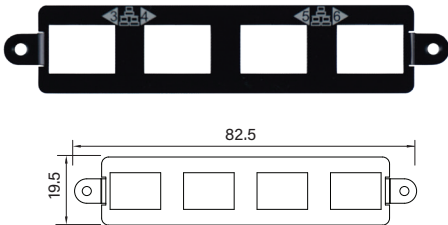

UB0511
Universal Bracket with 2x RJ45 Cutout
 Dimension (WxD) : 154 x 17.3 mm

UB0514
Universal Bracket with 2x USB Cutout
 Dimension (WxD) : 154 x 17.3 mm

UB0610
Universal Bracket with 4x M12 Cutout
 Dimension (WxD) : 81 x 26.2 mm

UB0612
Universal Bracket with 4x RJ45 Cutout
 Dimension (WxD) : 81 x 26.2 mm

UB0703
Universal Bracket with 2x DB9 Cutout
 Dimension (WxD) : 82.5 x 19.5 mm

UB0710
Universal Bracket with 4x M12 Cutout
 Dimension (WxD) : 82.5 x 19.5 mm

UB0711
Universal Bracket with 2x RJ45 Cutout
 Dimension (WxD) : 82.5 x 19.5 mm

UB0712
Universal Bracket with 4x RJ45 Cutout
 Dimension (WxD) : 82.5 x 19.5 mm

UB0714
Universal Bracket with 2x USB Cutout
 Dimension (WxD) : 82.5 x 19.5 mm

UB0903
Universal Bracket with 2x DB9 Cutout
 Dimension (WxD) : 96.95 x 18.4 mm

UB0910
Universal Bracket with 4x M12 Cutout
 Dimension (WxD) : 96.95 x 18.4 mm

UB0911
Universal Bracket with 2x RJ45 Cutout
 Dimension (WxD) : 96.95 x 18.4 mm