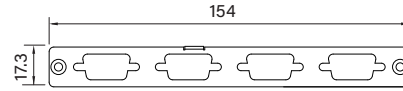

UB0407
Universal Bracket with DVI-D Cutout
 Dimension (WxD) : 96.4 x 15 mm

UB0408
Universal Bracket with HDMI Cutout
 Dimension (WxD) : 96.4 x 15 mm

UB0409
Universal Bracket with PS/2, LPT Cutout
 Dimension (WxD) : 96.4 x 15 mm

UB0411
Universal Bracket with 2x RJ45 Cutout
 Dimension (WxD) : 96.4 x 15 mm

UB0414
Universal Bracket with 2x USB Cutout
 Dimension (WxD) : 96.4 x 15 mm

UB0415
Universal Bracket with DIO Cutout
 Dimension (WxD) : 96.4 x 15 mm

UB0416
Universal Bracket with VGA Cutout
 Dimension (WxD) : 96.4 x 15 mm

UB0503
Universal Bracket with 2x DB9 Cutout
 Dimension (WxD) : 154 x 17.3 mm

UB0504
Universal Bracket with 4x DB9 Cutout
 Dimension (WxD) : 154 x 17.3 mm

UB0511
Universal Bracket with 2x RJ45 Cutout
 Dimension (WxD) : 154 x 17.3 mm

UB0514
Universal Bracket with 2x USB Cutout
 Dimension (WxD) : 154 x 17.3 mm

UB0610
Universal Bracket with 4x M12 Cutout
 Dimension (WxD) : 81 x 26.2 mm