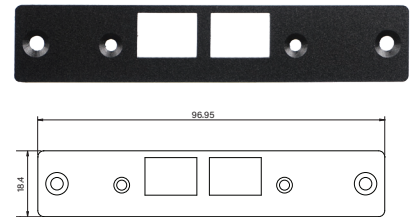

UB0511
Universal Bracket with 2x RJ45 Cutout
 Dimension (WxD) : 154 x 17.3 mm

UB0514
Universal Bracket with 2x USB Cutout
 Dimension (WxD) : 154 x 17.3 mm

UB0610
Universal Bracket with 4x M12 Cutout
 Dimension (WxD) : 81 x 26.2 mm

UB0612
Universal Bracket with 4x RJ45 Cutout
 Dimension (WxD) : 81 x 26.2 mm

UB0703
Universal Bracket with 2x DB9 Cutout
 Dimension (WxD) : 82.5 x 19.5 mm

UB0710
Universal Bracket with 4x M12 Cutout
 Dimension (WxD) : 82.5 x 19.5 mm

UB0711
Universal Bracket with 2x RJ45 Cutout
 Dimension (WxD) : 82.5 x 19.5 mm

UB0712
Universal Bracket with 4x RJ45 Cutout
 Dimension (WxD) : 82.5 x 19.5 mm

UB0714
Universal Bracket with 2x USB Cutout
 Dimension (WxD) : 82.5 x 19.5 mm

UB0903
Universal Bracket with 2x DB9 Cutout
 Dimension (WxD) : 96.95 x 18.4 mm

UB0910
Universal Bracket with 4x M12 Cutout
 Dimension (WxD) : 96.95 x 18.4 mm

UB0911
Universal Bracket with 2x RJ45 Cutout
 Dimension (WxD) : 96.95 x 18.4 mm