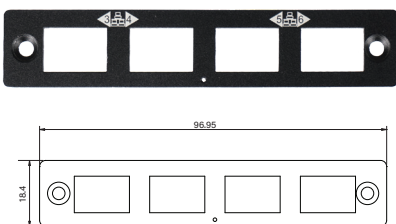

UB0711
Universal Bracket with 2x RJ45 Cutout
 Dimension (WxD) : 82.5 x 19.5 mm

UB0712
Universal Bracket with 4x RJ45 Cutout
 Dimension (WxD) : 82.5 x 19.5 mm

UB0714
Universal Bracket with 2x USB Cutout
 Dimension (WxD) : 82.5 x 19.5 mm

UB0903
Universal Bracket with 2x DB9 Cutout
 Dimension (WxD) : 96.95 x 18.4 mm

UB0910
Universal Bracket with 4x M12 Cutout
 Dimension (WxD) : 96.95 x 18.4 mm

UB0911
Universal Bracket with 2x RJ45 Cutout
 Dimension (WxD) : 96.95 x 18.4 mm

UB0912
Universal Bracket with 4x RJ45 Cutout
 Dimension (WxD) : 96.95 x 18.4 mm

UB0914
Universal Bracket with 2x USB Cutout
 Dimension (WxD) : 96.95 x 18.4 mm

UB0918
Universal Bracket with DIO Cutout
 Dimension (WxD) : 96.95 x 18.4 mm

UB1004
Universal Bracket with 4x DB9 Cutout
Dimension (WxD) : 88.8 x 31.0 mm

UB1010
Universal Bracket with 4x M12 Cutout
Dimension (WxD) : 88.8 x 31.0 mm

UB1012
Universal Bracket with 4x RJ45 Cutout
Dimension (WxD) : 88.8 x 31.0 mm