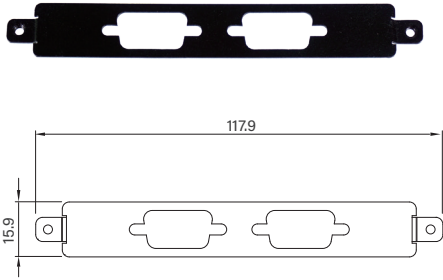

UB1018
Universal Bracket with DIO Cutout
Dimension (WxD) : 88.8 x 31.0 mm

UB1028
Universal Bracket with 2x RJ45 Cutout
Dimension (WxD) : 88.8 x 31 mm

UB1103
Universal Bracket with 2x DB9 Cutout
 Dimension (WxD) : 80.95 x 15.7 mm

UB1107
Universal Bracket with DVI-D Cutout
 Dimension (WxD) : 80.95 x 15.7 mm

UB1108
Universal Bracket with HDMI Cutout
 Dimension (WxD) : 80.95 x 15.7 mm

UB1111
Universal Bracket with 2x RJ45 Cutout for DC-1200 Front Bezel
 Dimension (WxD) : 80.95 x 15.7 mm

UB1115
Universal Bracket with DIO Cutout
 Dimension (WxD) : 80.95 x 15.7 mm

UB1116
Universal Bracket with VGA Cutout
 Dimension (WxD) : 80.95 x 15.7 mm

UB1129
Universal Bracket with 2x RJ45 Cutout for DC-1200 Rear Bezel
 Dimension (WxD) : 81.6 x 15.7 mm

UB1203
Universal Bracket with 2x DB9 Cutout
 Dimension (WxD) : 117.9 x 15.9 mm

UB1211
Universal Bracket with 2x RJ45 Cutout
 Dimension (WxD) : 117.9 x 15.9 mm

UB1214
Universal Bracket with 2x USB Cutout
 Dimension (WxD) : 117.9 x 15.9 mm