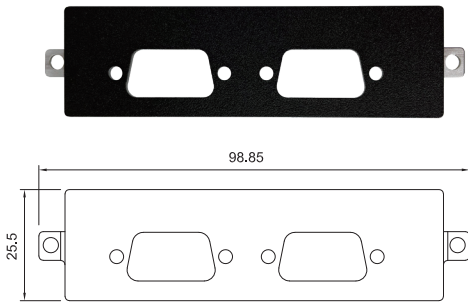

UB1303
Universal Bracket with 2x DB9 Cutout
 Dimension (WxD): 96.95 x 18.4 mm

UB1310
Universal Bracket with 4x M12 Cutout
 Dimension (WxD): 102.4 x 18.5 mm

UB1311
Universal Bracket with 2x RJ45 Cutout
 Dimension (WxD): 96.95 x 18.4 mm

UB1312
Universal Bracket with 4x RJ45 Cutout
 Dimension (WxD): 102.4 x 18.5 mm

UB1314
Universal Bracket with 2x USB Cutout
 Dimension (WxD): 96.95 x 18.4 mm

UB1318
Universal Bracket with DIO Cutout
 Dimension (WxD): 96.95 x 18.4 mm

UB1328
Universal Bracket with 2x RJ45 Cutout
 Dimension (WxD): 102.4 x 18.5 mm

UB1329
Universal Bracket with 4x DP Cutout
 Dimension (WxD): 102.4 x 18.5 mm

UB1403
Universal Bracket with 2x DB9 Cutout
 Dimension (WxD): 98.85 x 25.5 mm

UB1410
Universal Bracket with 4x M12 Cutout
 Dimension (WxD): 98.85 x 25.5 mm

UB1412
Universal Bracket with 4x RJ45 Cutout
 Dimension (WxD): 98.85 x 25.5 mm

UB1414
Universal Bracket with 2x USB Cutout
 Dimension (WxD): 98.85 x 25.5 mm