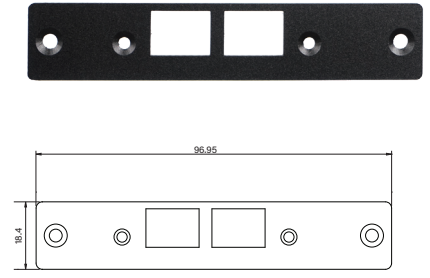

UB1311
Universal Bracket with 2x RJ45 Cutout
Dimension (WxD): 96.95 x 18.4 mm