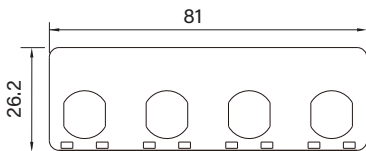

UB0407
Universal Bracket with DVI-D Cutout
 Dimension (WxD) : 96.4 x 15 mm

UB0408
Universal Bracket with HDMI Cutout
 Dimension (WxD) : 96.4 x 15 mm

UB0409
Universal Bracket with PS/2, LPT Cutout
 Dimension (WxD) : 96.4 x 15 mm

UB0411
Universal Bracket with 2x RJ45 Cutout
 Dimension (WxD) : 96.4 x 15 mm

UB0414
Universal Bracket with 2x USB Cutout
 Dimension (WxD) : 96.4 x 15 mm

UB0415
Universal Bracket with DIO Cutout
 Dimension (WxD) : 96.4 x 15 mm

UB0416
Universal Bracket with VGA Cutout
 Dimension (WxD) : 96.4 x 15 mm

UB0503
Universal Bracket with 2x DB9 Cutout
 Dimension (WxD) : 154 x 17.3 mm

UB0504
Universal Bracket with 4x DB9 Cutout
 Dimension (WxD) : 154 x 17.3 mm

UB0511
Universal Bracket with 2x RJ45 Cutout
 Dimension (WxD) : 154 x 17.3 mm

UB0514
Universal Bracket with 2x USB Cutout
 Dimension (WxD) : 154 x 17.3 mm

UB0610
Universal Bracket with 4x M12 Cutout
 Dimension (WxD) : 81 x 26.2 mm