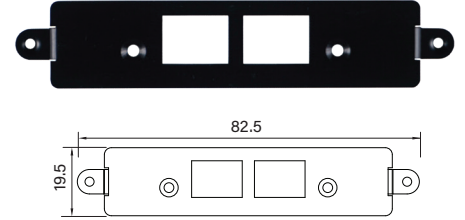

UB0511
Universal Bracket with 2x RJ45 Cutout
 Dimension (WxD) : 154 x 17.3 mm

UB0514
Universal Bracket with 2x USB Cutout
 Dimension (WxD) : 154 x 17.3 mm

UB0610
Universal Bracket with 4x M12 Cutout
 Dimension (WxD) : 81 x 26.2 mm

UB0612
Universal Bracket with 4x RJ45 Cutout
 Dimension (WxD) : 81 x 26.2 mm

UB0703
Universal Bracket with 2x DB9 Cutout
 Dimension (WxD) : 82.5 x 19.5 mm

UB0710
Universal Bracket with 4x M12 Cutout
 Dimension (WxD) : 82.5 x 19.5 mm

UB0711
Universal Bracket with 2x RJ45 Cutout
 Dimension (WxD) : 82.5 x 19.5 mm

UB0712
Universal Bracket with 4x RJ45 Cutout
 Dimension (WxD) : 82.5 x 19.5 mm

UB0714
Universal Bracket with 2x USB Cutout
 Dimension (WxD) : 82.5 x 19.5 mm

UB0903
Universal Bracket with 2x DB9 Cutout
 Dimension (WxD) : 96.95 x 18.4 mm

UB0910
Universal Bracket with 4x M12 Cutout
 Dimension (WxD) : 96.95 x 18.4 mm

UB0911
Universal Bracket with 2x RJ45 Cutout
 Dimension (WxD) : 96.95 x 18.4 mm