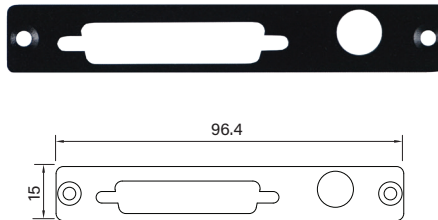

UB0214
Universal Bracket with 2x USB Cutout
 Dimension (WxD) : 53.5 x 21 mm

UB0303
Universal Bracket with 1x DB9 Cutout
 Dimension (WxD) : 64.6 x 16.4 mm

UB0311
Universal Bracket with 2x RJ45 Cutout
 Dimension (WxD) : 64.6 x 17.4 mm

UB0314
Universal Bracket with 2x USB Cutout
 Dimension (WxD) : 64.6 x 16.4 mm

UB0403
Universal Bracket with 2x DB9 Cutout
 Dimension (WxD) : 96.4 x 15 mm

UB0406
Universal Bracket with DP Cutout
 Dimension (WxD) : 96.4 x 15 mm

UB0407
Universal Bracket with DVI-D Cutout
 Dimension (WxD) : 96.4 x 15 mm

UB0408
Universal Bracket with HDMI Cutout
 Dimension (WxD) : 96.4 x 15 mm

UB0409
Universal Bracket with PS/2, LPT Cutout
 Dimension (WxD) : 96.4 x 15 mm

UB0411
Universal Bracket with 2x RJ45 Cutout
 Dimension (WxD) : 96.4 x 15 mm

UB0414
Universal Bracket with 2x USB Cutout
 Dimension (WxD) : 96.4 x 15 mm

UB0415
Universal Bracket with DIO Cutout
 Dimension (WxD) : 96.4 x 15 mm