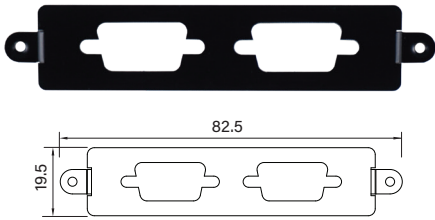

UB0416
Universal Bracket with VGA Cutout
 Dimension (WxD) : 96.4 x 15 mm

UB0503
Universal Bracket with 2x DB9 Cutout
 Dimension (WxD) : 154 x 17.3 mm

UB0504
Universal Bracket with 4x DB9 Cutout
 Dimension (WxD) : 154 x 17.3 mm

UB0511
Universal Bracket with 2x RJ45 Cutout
 Dimension (WxD) : 154 x 17.3 mm

UB0514
Universal Bracket with 2x USB Cutout
 Dimension (WxD) : 154 x 17.3 mm

UB0610
Universal Bracket with 4x M12 Cutout
 Dimension (WxD) : 81 x 26.2 mm

UB0612
Universal Bracket with 4x RJ45 Cutout
 Dimension (WxD) : 81 x 26.2 mm

UB0703
Universal Bracket with 2x DB9 Cutout
 Dimension (WxD) : 82.5 x 19.5 mm

UB0710
Universal Bracket with 4x M12 Cutout
 Dimension (WxD) : 82.5 x 19.5 mm

UB0711
Universal Bracket with 2x RJ45 Cutout
 Dimension (WxD) : 82.5 x 19.5 mm

UB0712
Universal Bracket with 4x RJ45 Cutout
 Dimension (WxD) : 82.5 x 19.5 mm

UB0714
Universal Bracket with 2x USB Cutout
 Dimension (WxD) : 82.5 x 19.5 mm