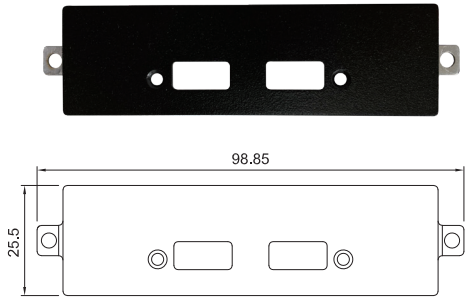

Universal Bracket

UB0111
Universal Bracket with 2x RJ45 Cutout
 Dimension (WxD) : 65 x 17.4 mm

UB0203
2x Universal Bracket with 1x DB9 Cutout
 Dimension (WxD) : 53.5 x 21 mm

UB0211
Universal Bracket with 2x RJ45 Cutout
 Dimension (WxD) : 53.5 x 21 mm

UB1312
Universal Bracket with 4x RJ45 Cutout
 Dimension (WxD): 102.4 x 18.5 mm

UB1314
Universal Bracket with 2x USB Cutout
 Dimension (WxD): 96.95 x 18.4 mm

UB1318
Universal Bracket with DIO Cutout
 Dimension (WxD): 96.95 x 18.4 mm

UB1328
Universal Bracket with 2x RJ45 Cutout
 Dimension (WxD): 102.4 x 18.5 mm

UB1329
Universal Bracket with 4x DP Cutout
 Dimension (WxD): 102.4 x 18.5 mm

UB1403
Universal Bracket with 2x DB9 Cutout
 Dimension (WxD): 98.85 x 25.5 mm

UB1410
Universal Bracket with 4x M12 Cutout
 Dimension (WxD): 98.85 x 25.5 mm

UB1412
Universal Bracket with 4x RJ45 Cutout
 Dimension (WxD): 98.85 x 25.5 mm

UB1414
Universal Bracket with 2x USB Cutout
 Dimension (WxD): 98.85 x 25.5 mm