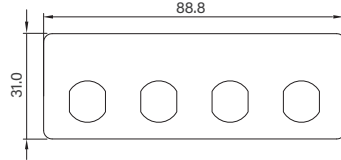

UB0711
Universal Bracket with 2x RJ45 Cutout
 Dimension (WxD) : 82.5 x 19.5 mm

UB0712
Universal Bracket with 4x RJ45 Cutout
 Dimension (WxD) : 82.5 x 19.5 mm

UB0714
Universal Bracket with 2x USB Cutout
 Dimension (WxD) : 82.5 x 19.5 mm

UB0903
Universal Bracket with 2x DB9 Cutout
 Dimension (WxD) : 96.95 x 18.4 mm

UB0910
Universal Bracket with 4x M12 Cutout
 Dimension (WxD) : 96.95 x 18.4 mm

UB0911
Universal Bracket with 2x RJ45 Cutout
 Dimension (WxD) : 96.95 x 18.4 mm

UB0912
Universal Bracket with 4x RJ45 Cutout
 Dimension (WxD) : 96.95 x 18.4 mm

UB0914
Universal Bracket with 2x USB Cutout
 Dimension (WxD) : 96.95 x 18.4 mm

UB0918
Universal Bracket with DIO Cutout
 Dimension (WxD) : 96.95 x 18.4 mm

UB1004
Universal Bracket with 4x DB9 Cutout
Dimension (WxD) : 88.8 x 31.0 mm

UB1010
Universal Bracket with 4x M12 Cutout
Dimension (WxD) : 88.8 x 31.0 mm

UB1012
Universal Bracket with 4x RJ45 Cutout
Dimension (WxD) : 88.8 x 31.0 mm