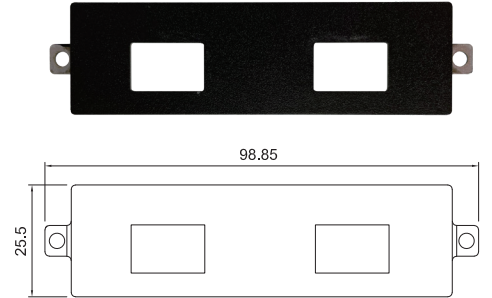

UB1410
Universal Bracket with 4x M12 Cutout
 Dimension (WxD): 98.85 x 25.5 mm

UB1412
Universal Bracket with 4x RJ45 Cutout
 Dimension (WxD): 98.85 x 25.5 mm

UB1414
Universal Bracket with 2x USB Cutout
 Dimension (WxD): 98.85 x 25.5 mm

UB1418
Universal Bracket with DIO Cutout
 Dimension (WxD): 98.85 x 25.5 mm

UB1428
Universal Bracket with 2x RJ45 Cutout
 Dimension (WxD): 98.85 x 25.5 mm

Embedded GPU Computer

Model No.	GM-1000	GP-3000
UB1303	V	
UB1310	V	
UB1311	V	
UB1312	V	
UB1314	V	
UB1318	V	
UB1328	V	
UB1329	V	
UB1403		V
UB1410		V
UB1412		V
UB1414		V
UB1418		V
UB1428		V