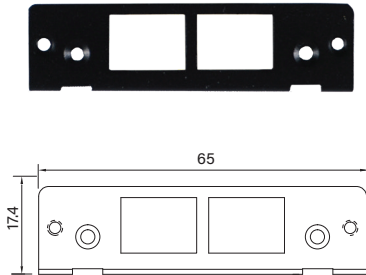

Universal Bracket

UB0111
Universal Bracket with 2x RJ45 Cutout
 Dimension (WxD) : 65 x 17.4 mm

UB0203
2x Universal Bracket with 1x DB9 Cutout
 Dimension (WxD) : 53.5 x 21 mm

UB0211
Universal Bracket with 2x RJ45 Cutout
 Dimension (WxD) : 53.5 x 21 mm

UB0214
Universal Bracket with 2x USB Cutout
 Dimension (WxD) : 53.5 x 21 mm

UB0303
Universal Bracket with 1x DB9 Cutout
 Dimension (WxD) : 64.6 x 16.4 mm

UB0311
Universal Bracket with 2x RJ45 Cutout
 Dimension (WxD) : 64.6 x 17.4 mm

UB0314
Universal Bracket with 2x USB Cutout
 Dimension (WxD) : 64.6 x 16.4 mm

UB0403
Universal Bracket with 2x DB9 Cutout
 Dimension (WxD) : 96.4 x 15 mm

UB0406
Universal Bracket with DP Cutout
 Dimension (WxD) : 96.4 x 15 mm

UB1410
Universal Bracket with 4x M12 Cutout
 Dimension (WxD): 98.85 x 25.5 mm

UB1412
Universal Bracket with 4x RJ45 Cutout
 Dimension (WxD): 98.85 x 25.5 mm

UB1414
Universal Bracket with 2x USB Cutout
 Dimension (WxD): 98.85 x 25.5 mm