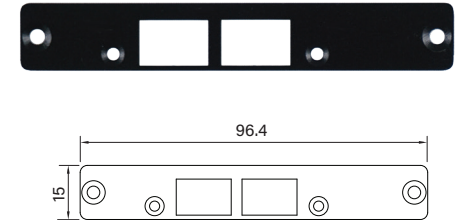

UB0314
Universal Bracket with 2x USB Cutout
 Dimension (WxD) : 64.6 x 16.4 mm

UB0403
Universal Bracket with 2x DB9 Cutout
 Dimension (WxD) : 96.4 x 15 mm

UB0406
Universal Bracket with DP Cutout
 Dimension (WxD) : 96.4 x 15 mm

UB0407
Universal Bracket with DVI-D Cutout
 Dimension (WxD) : 96.4 x 15 mm

UB0408
Universal Bracket with HDMI Cutout
 Dimension (WxD) : 96.4 x 15 mm

UB0409
Universal Bracket with PS/2, LPT Cutout
 Dimension (WxD) : 96.4 x 15 mm

UB0411
Universal Bracket with 2x RJ45 Cutout
 Dimension (WxD) : 96.4 x 15 mm

UB0414
Universal Bracket with 2x USB Cutout
 Dimension (WxD) : 96.4 x 15 mm

UB0415
Universal Bracket with DIO Cutout
 Dimension (WxD) : 96.4 x 15 mm

UB0416
Universal Bracket with VGA Cutout
 Dimension (WxD) : 96.4 x 15 mm

UB0503
Universal Bracket with 2x DB9 Cutout
 Dimension (WxD) : 154 x 17.3 mm

UB0504
Universal Bracket with 4x DB9 Cutout
 Dimension (WxD) : 154 x 17.3 mm